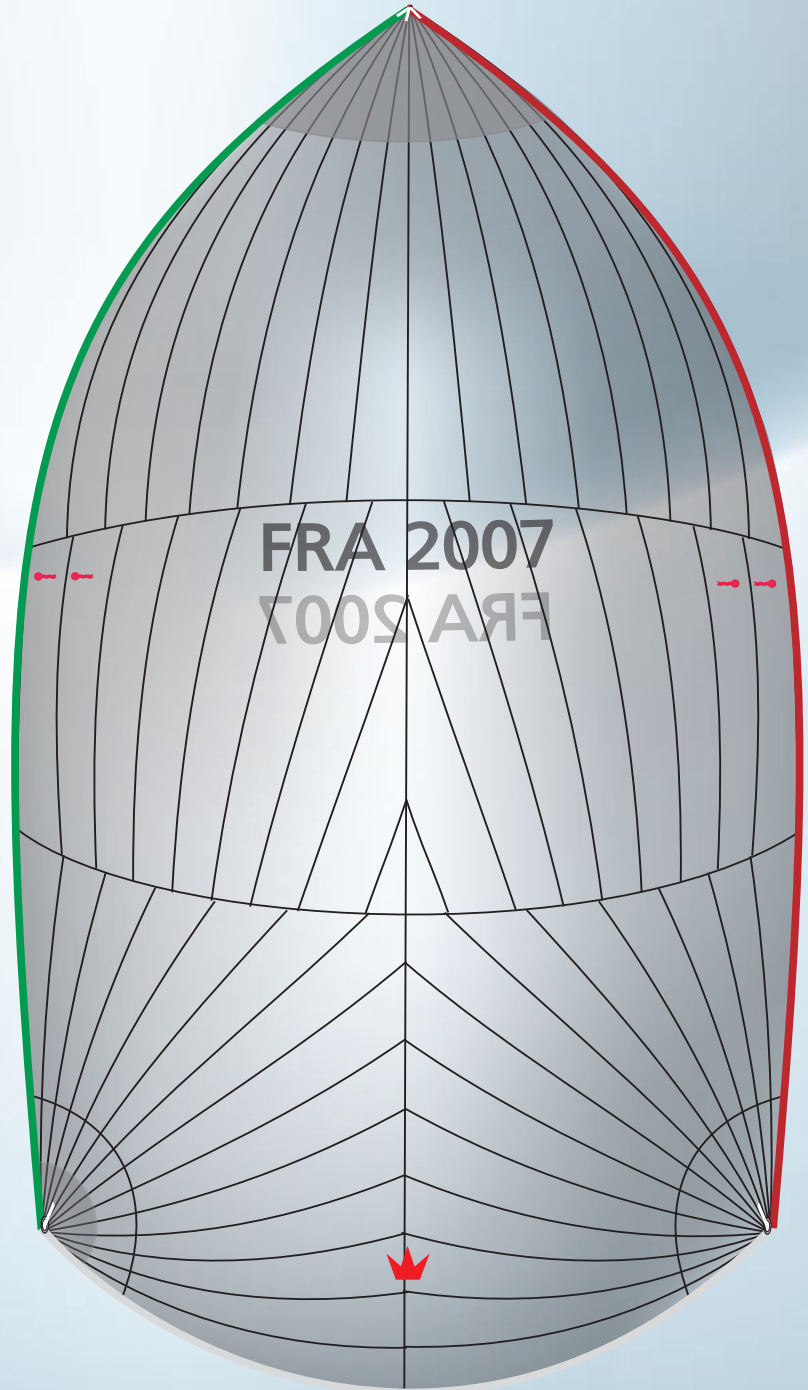

X-35

**ELVSTRÖM
SOBSTAD**

Spinnaker

Launch Bag	✓
Leech Tapes	✓
Clew Rings ext	✓
Head Ring ext	✓
Radial Strip Patches	✓

Included	✓
Option	●

Code:RSR002X3501